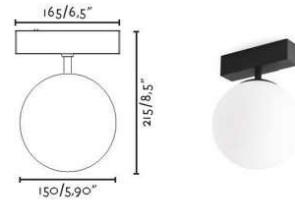

NESO UNIK

5 W Driver included

CRI 90	2700K	330lm	5010892702	●

DALI OPTION

Add a D at the end of the ref.
e.g.: 011 200101D