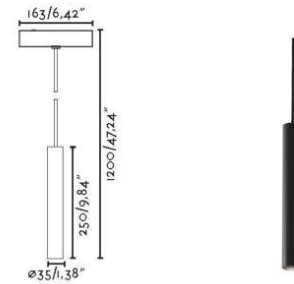

NESO UNIK

5 W Driver included

CRI 90	2700K	330lm	5010892702	●
--------	-------	-------	------------	---

DALI OPTION

Add a D at the end of the ref.
e.g.: 011 200101D

NESO TOP

5 W Driver included

CRI 90	2700K	330lm	20°	5010692712	●
			40°	5010692722	●
	3000K	360lm	20°	5010693012	●
			40°	5010693022	●