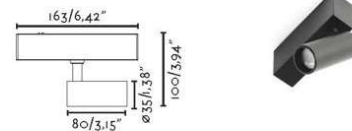

DALI OPTION

Add a D at the end of the ref.
e.g.: 011 200101D

NESO HOLE

5 W Driver included

CRI 90	2700K	330lm	20°	5010792712	●
			40°	5010792722	●
	3000K	360lm	20°	5010793012	●
			40°	5010793022	●

DALI OPTION