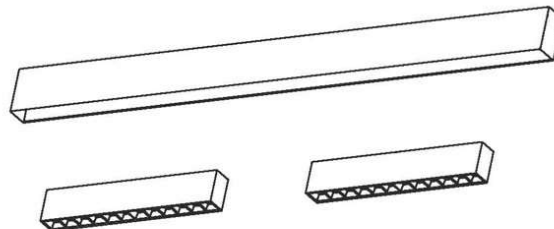

1. CHOOSE YOUR NESO TRACK ESCOGE TU CARRIL NESO

2. JOIN THEM TO BUILD CONTINUOUS LINES ÚNELOS PARA CONSTRUIR LÍNEAS CONTÍNUAS

MECHANICAL CONNECTOR

L AND T ACCESSORIES
INNER AND OUTER CORNERS

INPUT TERMINAL

3. TURN YOUR NESO TRACK SURFACE INTO PENDANT CONVIERTE TU CARRIL NESO SUPERFICIE EN COLGANTE

4. ADD LUMINAIRES TO YOUR NESO TRACK AÑADE LUMINARIAS A TU CARRIL NESO

NESO TRACK RECESSED

NESO TRACK RECESSED 1000mm

50201 20102 ●	1000 mm	IP20	III	1,95 KG 4.3LB	DALI
50201 20102D ●					

NESO TRACK RECESSED 2000mm

50201 20202 ●	2000 mm	IP20	III	3,9 KG 8.59LB	DALI
50201 20202D ●					

ACCESSORIES FOR NESO TRACK RECESSED

INPUT TERMINAL FOR RECESSED TRACK