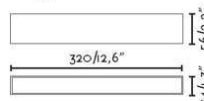

NESO LINE

LED

13 W Driver included

CRI 90	32 cm	2700K	550lm	5010492702	●	DALI OPTION
		3000K	590lm	5010493002	●	Add a D at the end of the ref. e.g.: 011200101D

26 W Driver included

CRI 90	64 cm	2700K	930lm	5010592702	●	DALI OPTION
		3000K	970lm	5010593002	●	Add a D at the end of the ref. e.g.: 011200101D