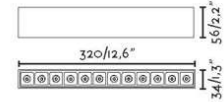

OUTER CORNER ACCESSORY

5020211302 ●
5020211302D ● DALI

INPUT TERMINAL FOR SURFACE TRACK

5020210302 ●
5020210302D ● DALI

NESO LUMINAIRES

NESO POINT

LED

4 W Driver included