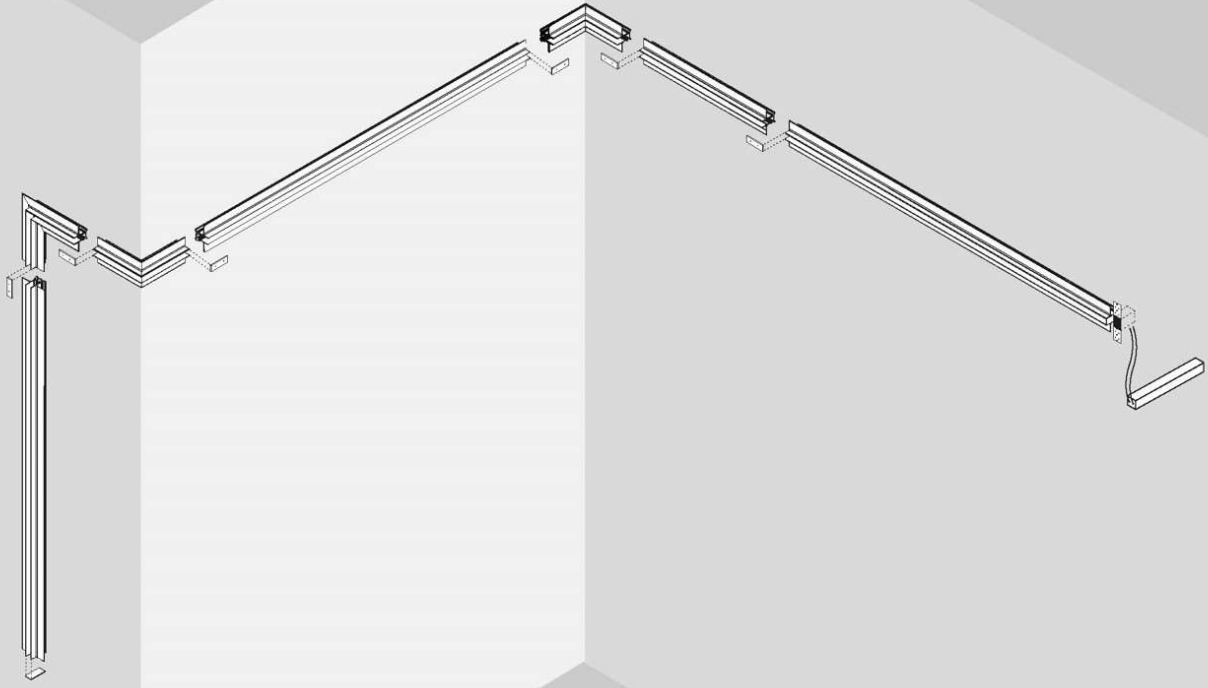

1. CHOOSE YOUR NESO TRACK ESCOGE TU CARRIL NESO

2. JOIN THEM TO BUILD CONTINUOUS LINES ÚNELOS PARA CONSTRUIR LÍNEAS CONTÍNUAS

MECHANICAL CONNECTOR

L AND T ACCESSORIES
INNER AND OUTER CORNERS

INPUT TERMINAL

3. TURN YOUR NESO TRACK SURFACE INTO PENDANT CONVIERTE TU CARRIL NESO SUPERFICIE EN COLGANTE

4. ADD LUMINAIRES TO YOUR NESO TRACK AÑADE LUMINARIAS A TU CARRIL NESO

NESO TRACK RECESSED

NESO TRACK RECESSED 1000mm