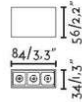

OUTER CORNER ACCESSORY

5020211302 ●
5020211302D ● DALI

INPUT TERMINAL FOR SURFACE TRACK

5020210302 ●
5020210302D ● DALI

NESO LUMINAIRES

NESO POINT

LED

4 W Driver included