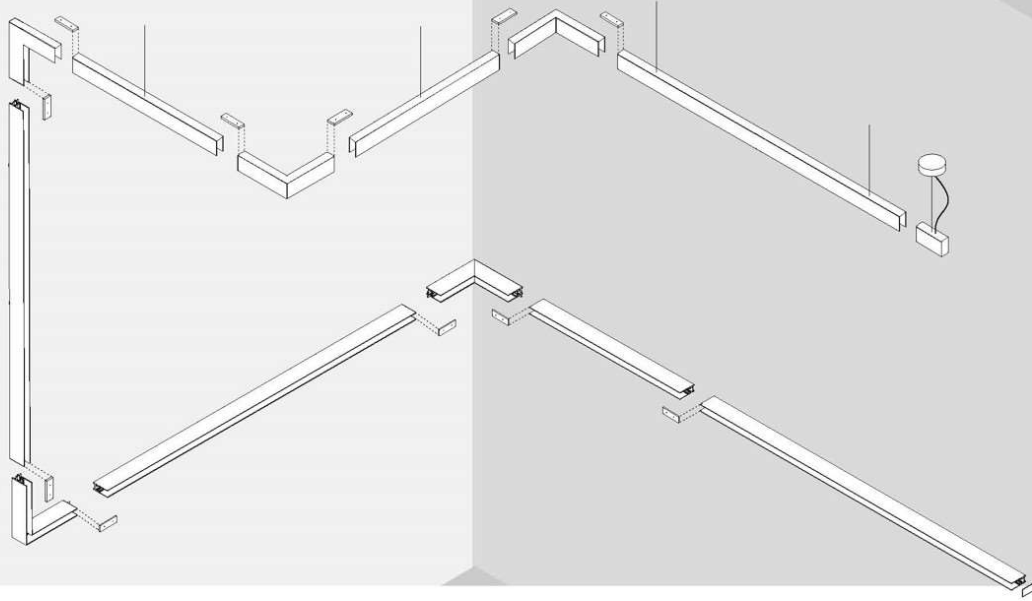

NESO TRACK SURFACE 1000mm

5020110102	●					
		1000 mm	IP20	III	1.8 KG 3.96LB	
5020110102D	●					DALI

NESO TRACK SURFACE 2000mm

5020110202	●					
		2000 mm	IP20	III	3.6 KG 7.94LB	
5020110202D	●					DALI

ACCESSORIES FOR NESO TRACK SUSPENSION