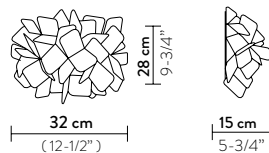

CLIZIA APPLIQUE - PIXEL

DESIGN BY **ADRIANO RACHELE**

TECHNICAL SPECIFICATIONS

APPLIQUE

BULBS: 2 X 6W LED Filament E14 or E12

With: Magnetic System®

Made of: Cristalflex®

Color: PIXEL