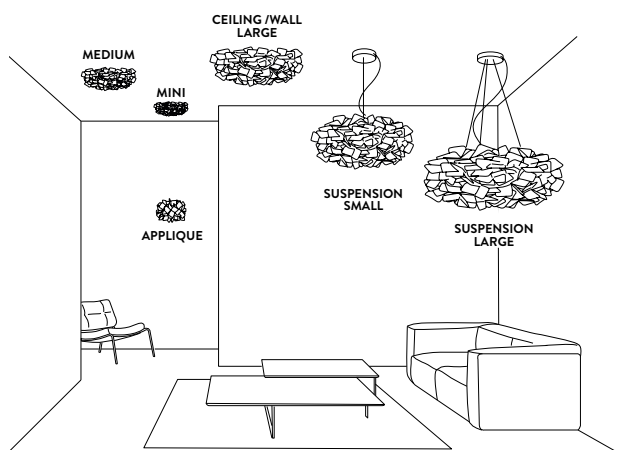

CLIZIA PIXEL ENTIRE COLLECTION