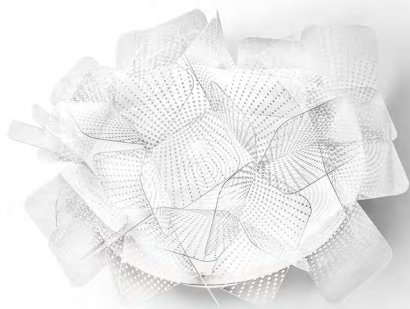

CLIZIA APPLIQUE - PIXEL

DESIGN BY **ADRIANO RACHELE**

TECHNICAL SPECIFICATIONS

APPLIQUE

BULBS: 2 X 6W LED Filament E14 or E12

With: Magnetic System®

Made of: Cristalflex®

Color: PIXEL